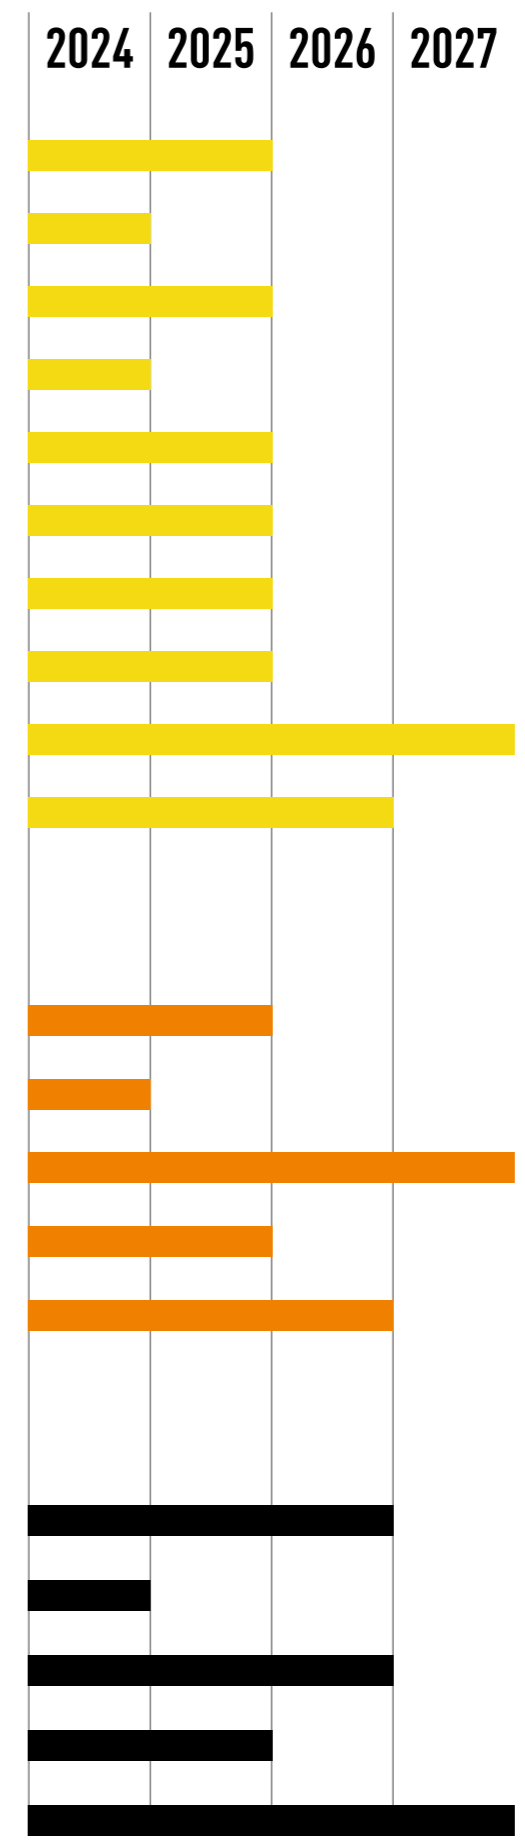

Neuer Blauton für Electric Blue Lemonade, genutzt in teamFINAL und teamGOAL Casuals

Gleiche Farbe, neuer Name in neuen Linien – alter Name in Carry-Over-Linien

Durchlaufende und neue Farben

STEEL GRAY	CAST IRON	PUMA WHITE	PUMA BLACK	MEDIUM GRAY HEATHER	PUMA SILVER	IGNITE BLUE
PRISM VIOLET	TEAM VIOLET	FLAT MEDIUM GRAY	PARISIAN NIGHT	SMOKED PEARL	ELECTRIC BLUE LEMONADE	
PEACOCK	PUMA NAVY	TEAM LIGHT BLUE	BLUE ATOLL	GREEN MOSS	FIZZY LIME	
FLUO PINK	FLURO PINK PES NEON	NRGY RED	PUMA RED	NEON CITRUS		
PEPPER GREEN	SPORT GREEN	SUN STREAM	ELECTRIC LIME	FRESH MINT		
CYBER YELLOW	FASTER YELLOW	GOLDEN POPPY	RICKIE ORANGE			
FLUO YELLOW	FLURO YELLOW PES NEON					
CORDOVAN	TEAM REGAL RED					

PUMA TEAMWEAR FARBEN

SPIELKLEIDUNG

- teamFINAL* NEU
- teamCUP
- teamGLORY NEU
- teamULTIMATE
- teamLIGA Striped
- teamVISION
- teamPACER
- teamLIGA
- teamGOAL NEU
- teamRISE

TEAMKLEIDUNG

- teamFINAL* NEU
- teamCUP
- teamGOAL NEU
- teamLIGA
- teamRISE

ACCESSORIES

- ORBITA Bälle NEU
- ORBITA Bälle**
- FUTSAL
- teamFINAL Taschen
- teamGOAL NEU

LAUFZEITEN

*1 Laufzeit Frauen & Junior bis 2024 ** Laufzeit bis Juni 2024