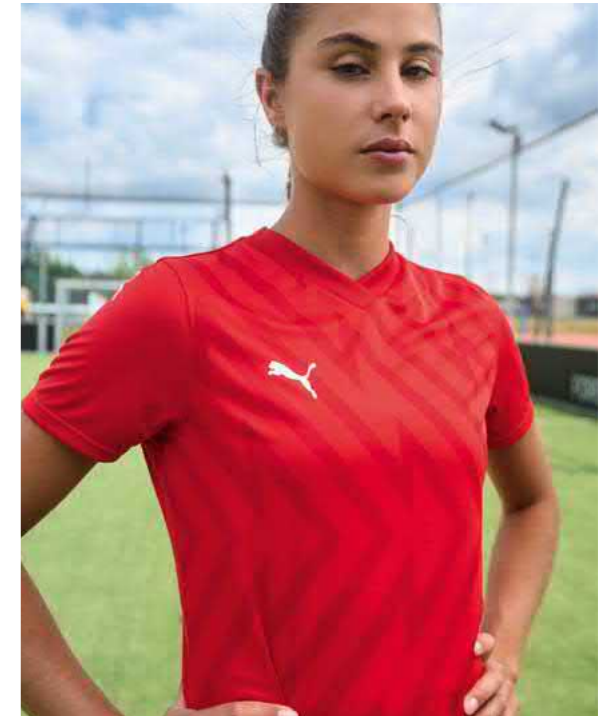

01

705754 teamGOAL Shorts Wmns

XS-XXL € 22.95*

Regular Fit • dryCELL • 100% recyceltes Polyester
Mesh-Einsätze an der Seite, elastischer Bund mit Zugband

01 PUMA Red-PUMA White • 02 Electric Blue Lemonade-PUMA White • 03 PUMA Black-PUMA White • 04 PUMA White-PUMA Black • 05 Sport Green-PUMA White • 06 PUMA Navy-PUMA White • 18 Team Light Blue-PUMA White • 60 Fresh Mint-PUMA Black • 61 Sun Stream-PUMA Black

Januar 2024 - 2025

703441 teamLIGA Socks Core

1-5 € 9.95*

Regular Fit • 78% Polyester, 18% Baumwolle, 4% Elastan
Strickrichtung zur Front, Fersen- und Zehenbereich aus Baumwolle für mehr Komfort, Knöchelverstärkung für mehr Stabilität

01 PUMA Red-PUMA White • 02 Electric Blue Lemonade-PUMA White • 03 PUMA Black-PUMA White • 04 PUMA White-PUMA Black • 05 Pepper Green-PUMA White • 06 Peacoat-PUMA White • 50 Team Light Blue-PUMA White • 60 Fresh Mint-PUMA Black • 61 Sun Stream-PUMA Black

2023 - 2025